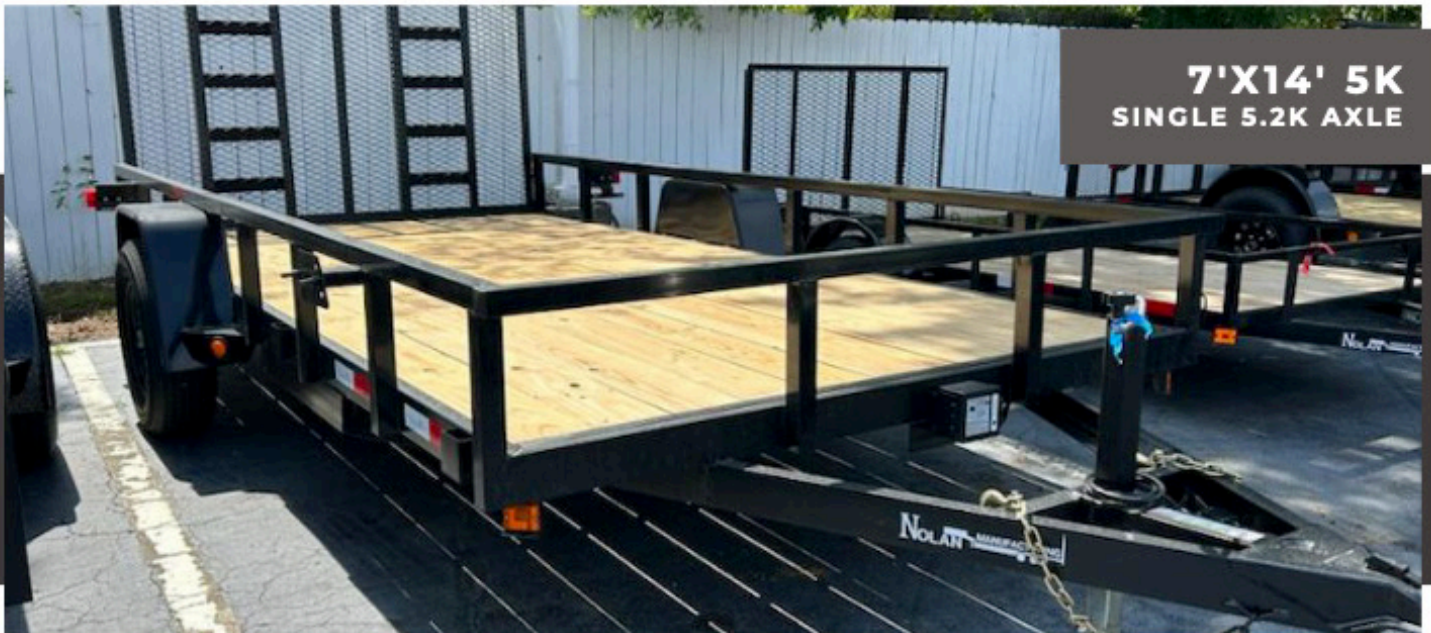

LANDSCAPE - SINGLE AXLE

		Length (Feet)				
		8'	10'	12'	14'	
Width (Feet)	5'	✓	✓			Up to 3K GVWR
	6'		✓	✓	✓	Up to 3K GVWR
	7'			✓	✓	Up to 5K GVWR

FEATURES

Select models equipped with tubed railings, dovetail, side steps on the fenders, and a tongue jack.

**QUALITY, RELIABILITY, AND VERSATILITY
FOR ALL YOUR LANDSCAPING AND
YARD WORK NEEDS**

SINGLE AXLE - GALLERY

5'X10' 2K
SINGLE 2K AXLE

6'X10' 3K
SINGLE 3.5K AXLE

6'X14' 3K
SINGLE 3.5K AXLE

7'X14' 5K
SINGLE 5.2K AXLE